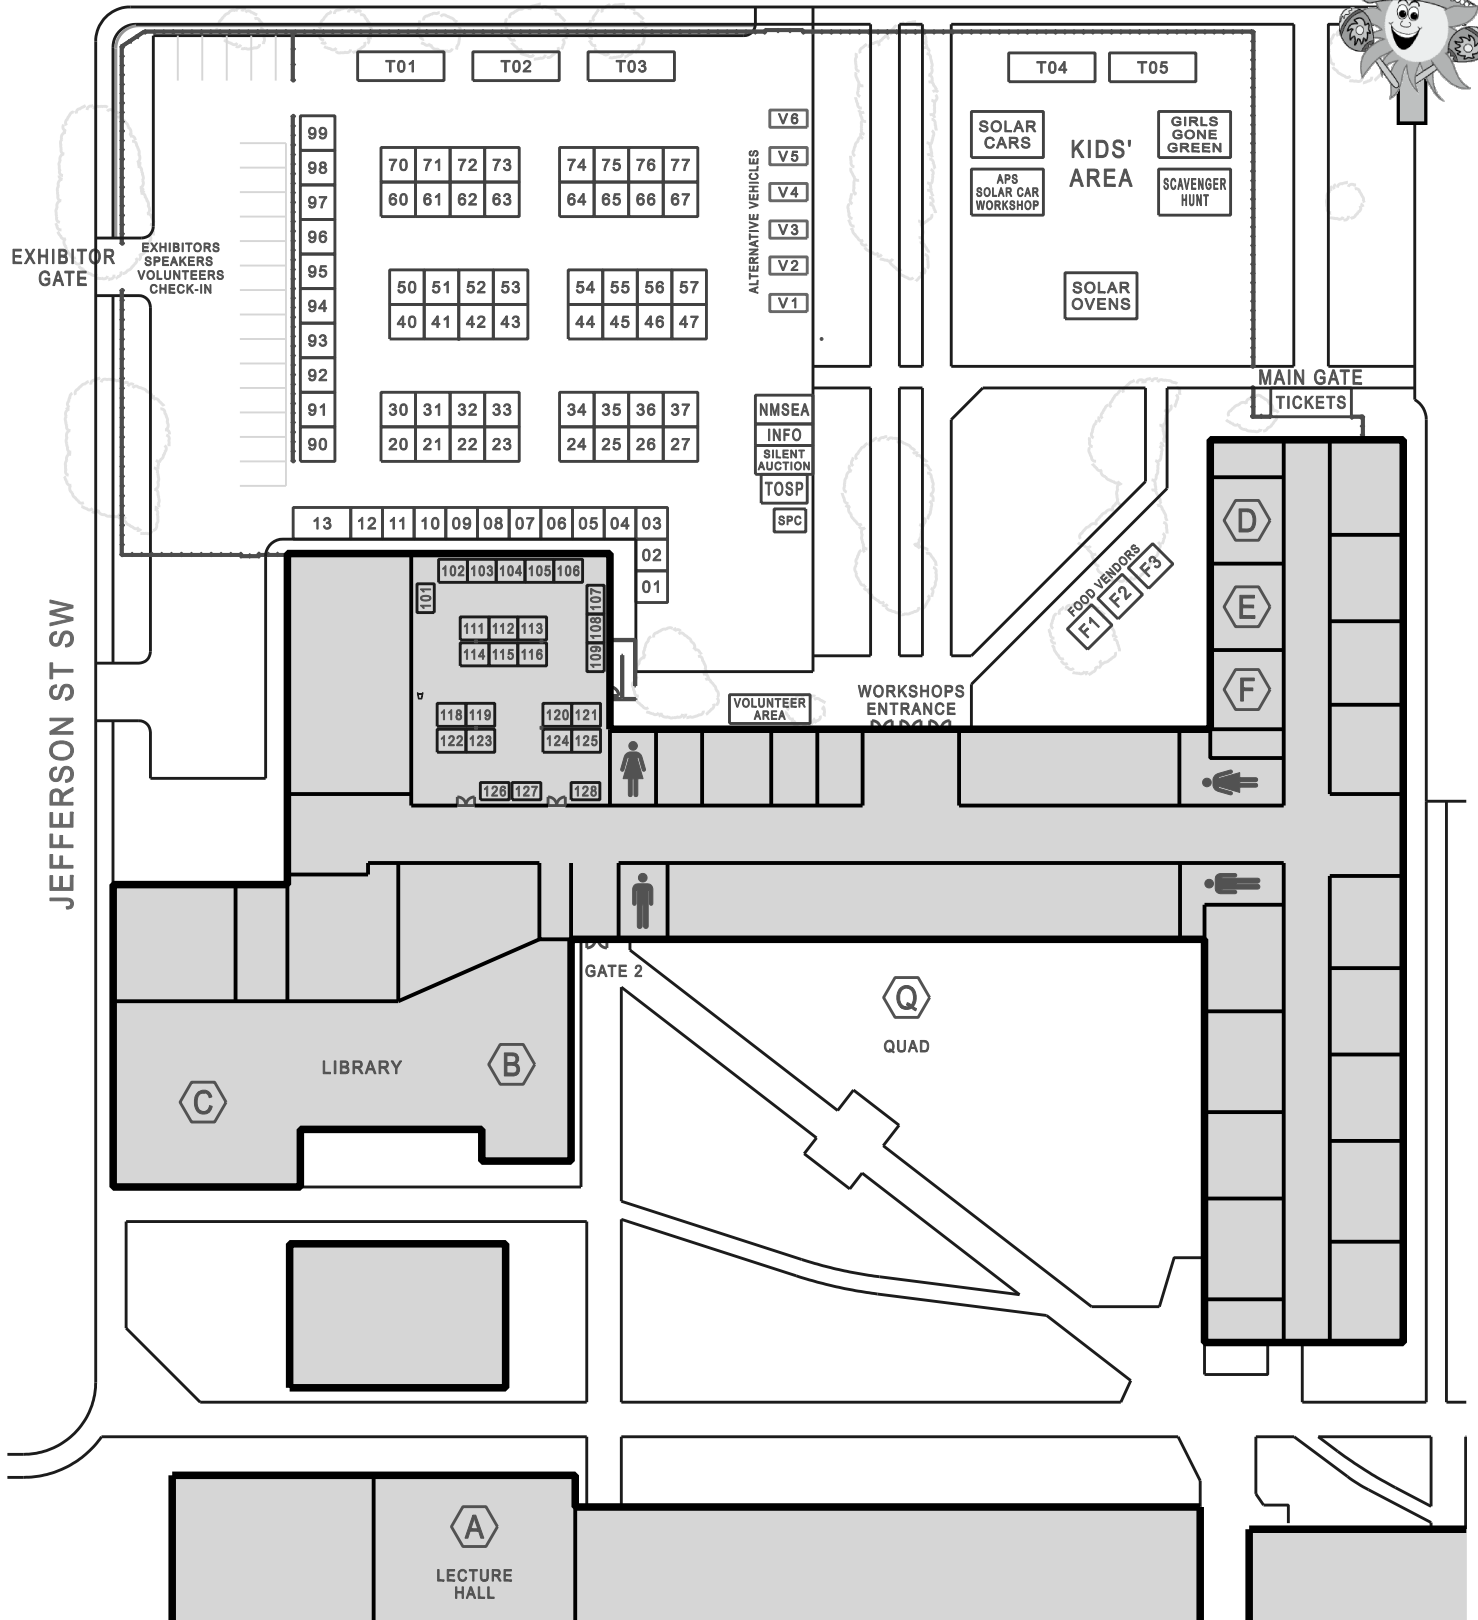

Solar Fiesta Site Map

HIGHLAND HIGH SCHOOL

NORTH

COAL AVE SW

EXHIBITOR GATE

EXHIBITORS
SPEAKERS
VOLUNTEERS
CHECK-IN

ALTERNATIVE VEHICLES

NMSEA
INFO
SILENT AUCTION
TOSP
SPC

MAIN GATE
TICKETS

FOOD VENDORS
F1 F2 F3

VOLUNTEER AREA

WORKSHOPS
ENTRANCE

JEFFERSON ST SW

LIBRARY

LECTURE HALL

QUAD

GATE 2