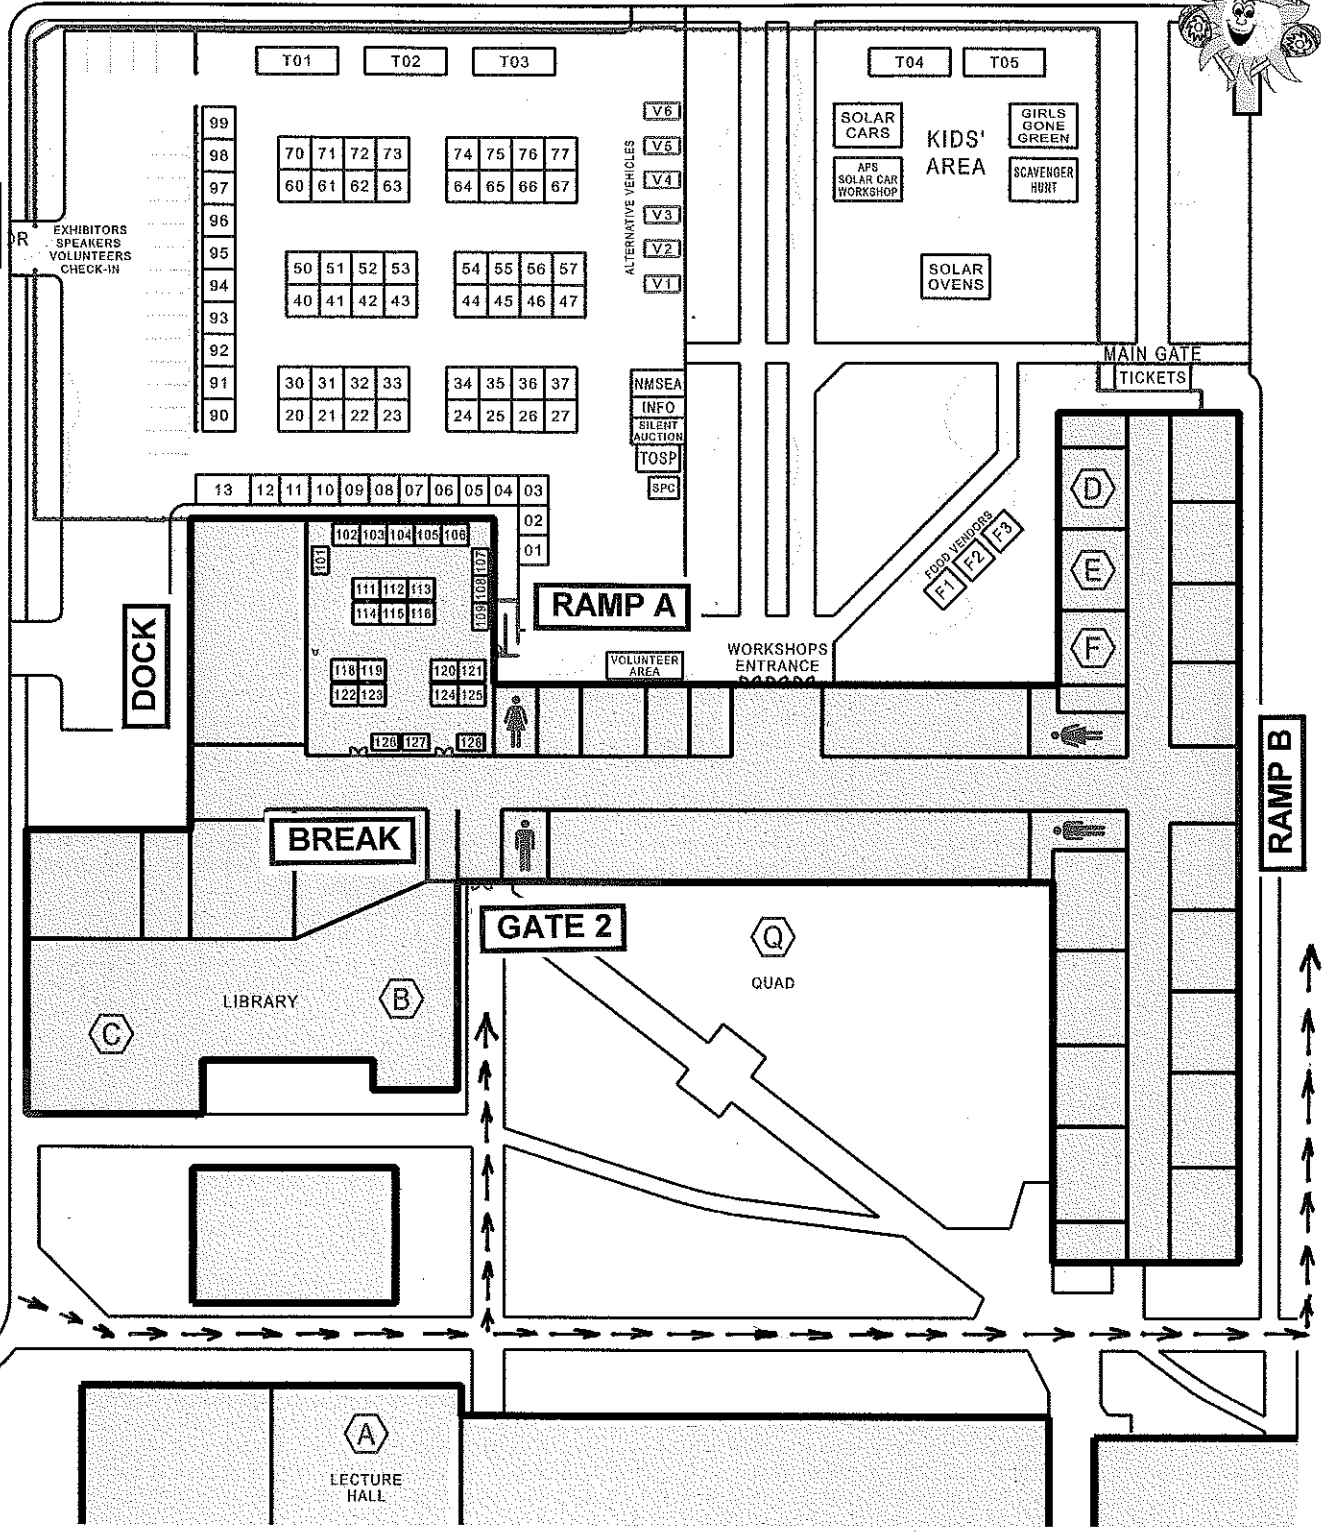

Solar Fiesta Site Map

HIGHLAND HIGH SCHOOL

NORTH

COAL AVE SW

EXHIBITOR
GATE >>>

EXHIBITOR PARKING (DIRT LOT)

JEFFERSON ST SW

RAMP B
AND
GATE 2
ACCESS

RAMP B